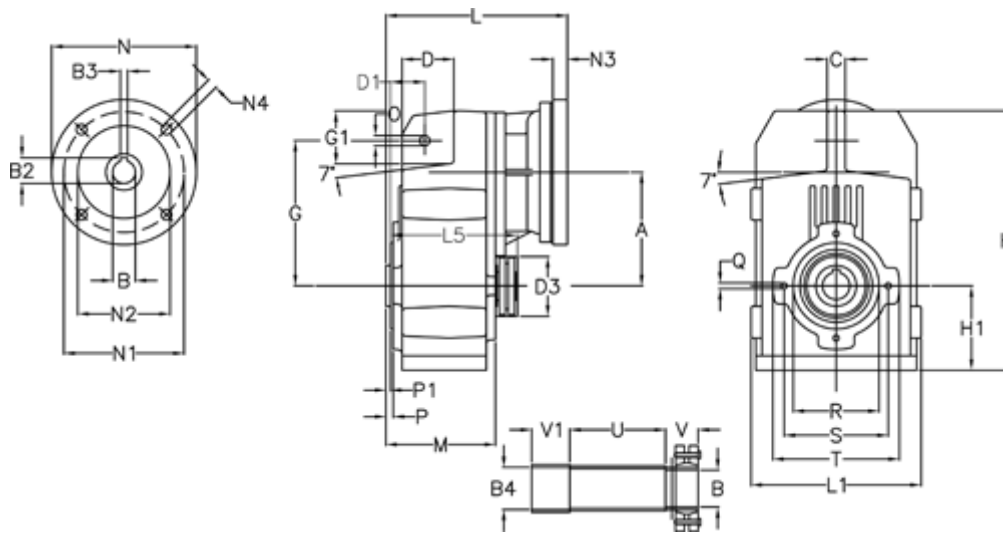

Article number: 29560107115220
 Description: Shaft mounted gear
 A102S-71,1-P63B5

Measures

A = 112.50	D1 = 35.0	I5 = 159.5	P1 = 3.0	V1 = 36
B = 25	d3 = 77	M = 100.5	Q = M8x12	
B1 = 11	G = 140	N = 140	R = 80	
B2 = 12.8	G1 = 51.0	N1 = 115	S = 100	
B3 = 4	H = 251.0	N2 = 95	T = 120	
B4 = 27	H1 = 84.0	N4 = M8x19	Tightening torque N m = 8.5	
C = 20	L = 185.5	O = 11	U = 70.0	
D = 47.5	L1 = 170	P = 4.5	V = 34	